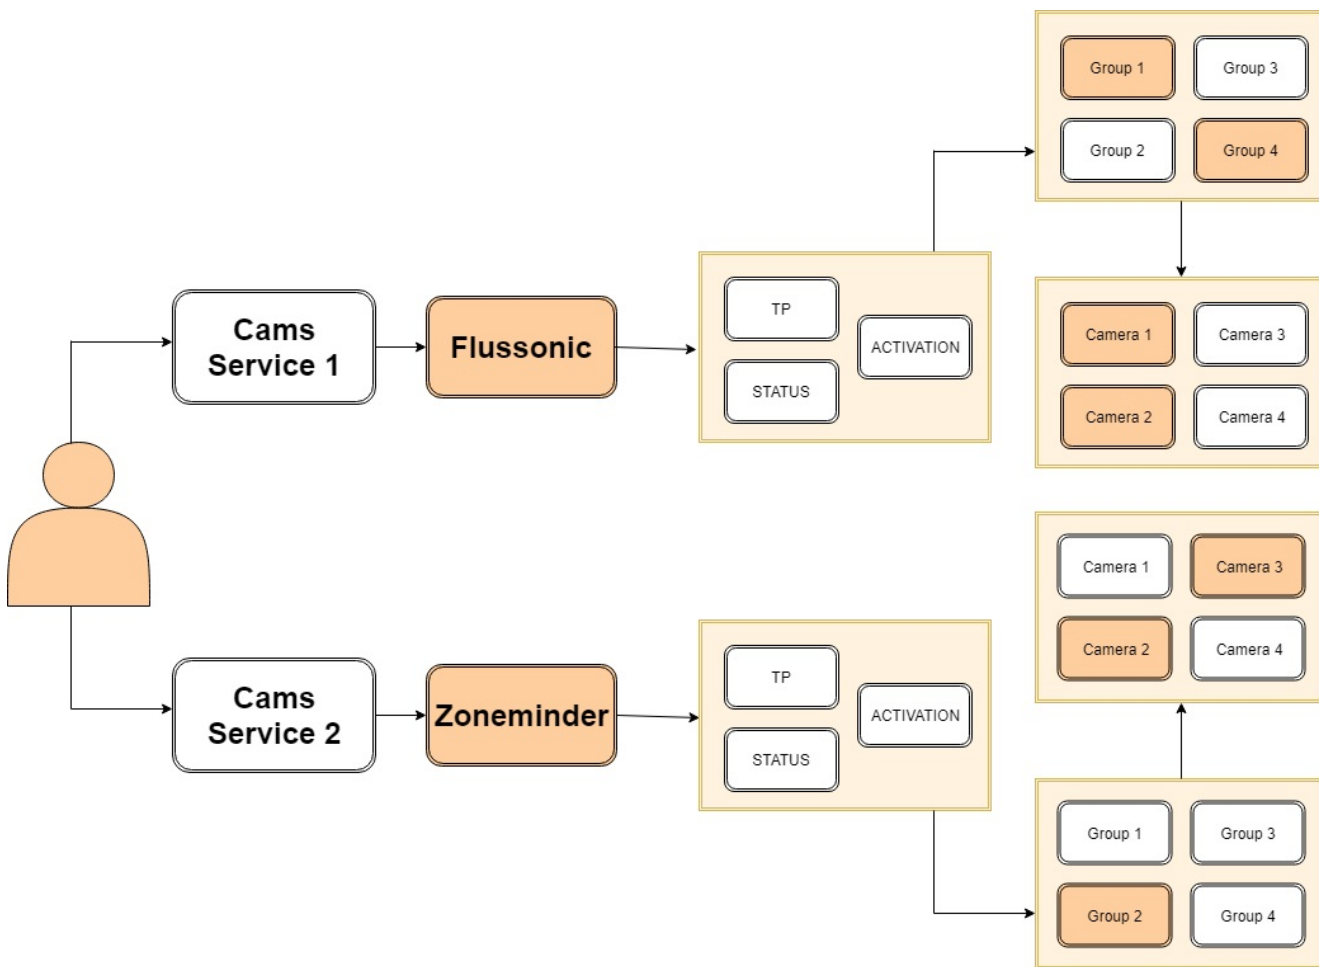

Cams. New Version

IP .

- RTSP
- ()
-
-
- Flussonic
- Zoneminder
- Cams
-
-
-
-

:

user_add	/
user_info	/
user_change	/
user_del	/
camera_add	

camera_info	
camera_change	
camera_del	
group_add	
group_info	
group_change	
group_del	
get_stream	
change_user_groups	